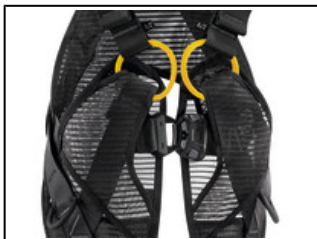

Universe	Professional
Type	Verticality
Category	Harnesses
Subcategory	Fall arrest harnesses

NEWTON EASYFIT European version

Fall arrest and work positioning harness that is easily donned thanks to its EASYFIT design. A vest ensures the harness keeps its shape and the FAST automatic buckles (sternal and leg loop) allow the harness to be donned with both feet on the ground. It is certified to European and Russian standards.

The sternal FAST automatic buckle allows the harness to be opened and closed simply and quickly.

Short Description Easy-to-don fall arrest harness

Selling Points

- Rapid donning thanks to the EASYFIT design:
 - vest ensures the harness keeps its shape
 - FAST automatic buckles (sternal and leg loop) allow the harness to be easily donned with both feet on the ground. These buckles retain their adjustment settings between donnings.
- Comfortable throughout the work day :
 - anatomical design is close-fitting, while giving optimal freedom of movement
 - lightweight, breathable construction
 - slots on the shoulder straps allow installation of a LIFT spreader for descending in an upright position
- Easy to use:
 - shoulder straps equipped with self-locking DoubleBack buckles for quick and easy adjustment
 - equipment loops and slots for TOOLBAG tool pouch allow easy organization of work tools

Specifications by reference

Reference(s)	C73JFA 0	C73JFA 1	C73JFA 2
			
Color(s)	black/yellow	black/yellow	black/yellow
Size	0	1	2
Waist belt	65-80 cm	70-93 cm	83-120 cm
Leg loops	44-59 cm	47-62 cm	50-65 cm
Stature	160-180 cm	165-185 cm	175-200 cm
Weight	1240 g	1300 g	1350 g
Made in	RO	RO	RO
Guarantee	3 years	3 years	3 years
Packing	1	1	1
Case quantity	0	0	0
EAN	3342540103573	3342540103580	3342540103597