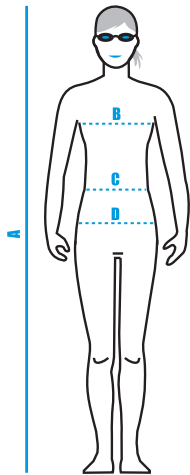

SIZING SYSTEM

JR GIRL

POINTS CM BODY MEASURES

POINTS	CM	BODY MEASURES				
A	Height	116	128	140	152	164
B	Chest	55	60	65	70	75
C	Waist	53	55	57	59	60
D	Hips	65	70	75	80	85

WATERWEAR SIZE RANGE

F//UK/AUS	6-7	8-9	10-11	12-13	14-15
USA	S	M	L	XL	XXL
D	116	128	140	152	164

JR BOY

POINTS CM BODY MEASURES

POINTS	CM	BODY MEASURES				
A	Height	116	128	140	152	164
B	Chest	55	60	70	77	85
C	Waist	55	59	63	67	71
D	Hips	65	70	75	80	85

WATERWEAR SIZE RANGE

F//UK/AUS	6-7	8-9	10-11	12-13	14-15
USA	S	M	L	XL	XXL
D	116	128	140	152	164