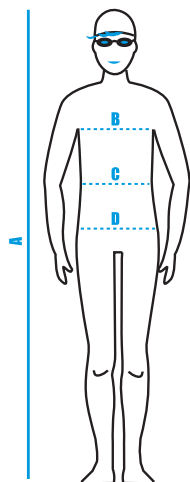

SIZING SYSTEM

JR GIRL

POINTS CM BODY MEASURES

POINTS	CM	BODY MEASURES				
A	Height	116	128	140	152	164
B	Chest	55	60	65	70	75
C	Waist	53	55	57	59	60
D	Hips	65	70	75	80	85

WATERWEAR SIZE RANGE

F//UK/AUS	6-7	8-9	10-11	12-13	14-15
USA	S	M	L	XL	XXL
D	116	128	140	152	164

JR BOY

POINTS CM BODY MEASURES

POINTS	CM	BODY MEASURES				
A	Height	116	128	140	152	164
B	Chest	55	60	70	77	85
C	Waist	55	59	63	67	71
D	Hips	65	70	75	80	85

WATERWEAR SIZE RANGE

F//UK/AUS	6-7	8-9	10-11	12-13	14-15
USA	S	M	L	XL	XXL
D	116	128	140	152	164