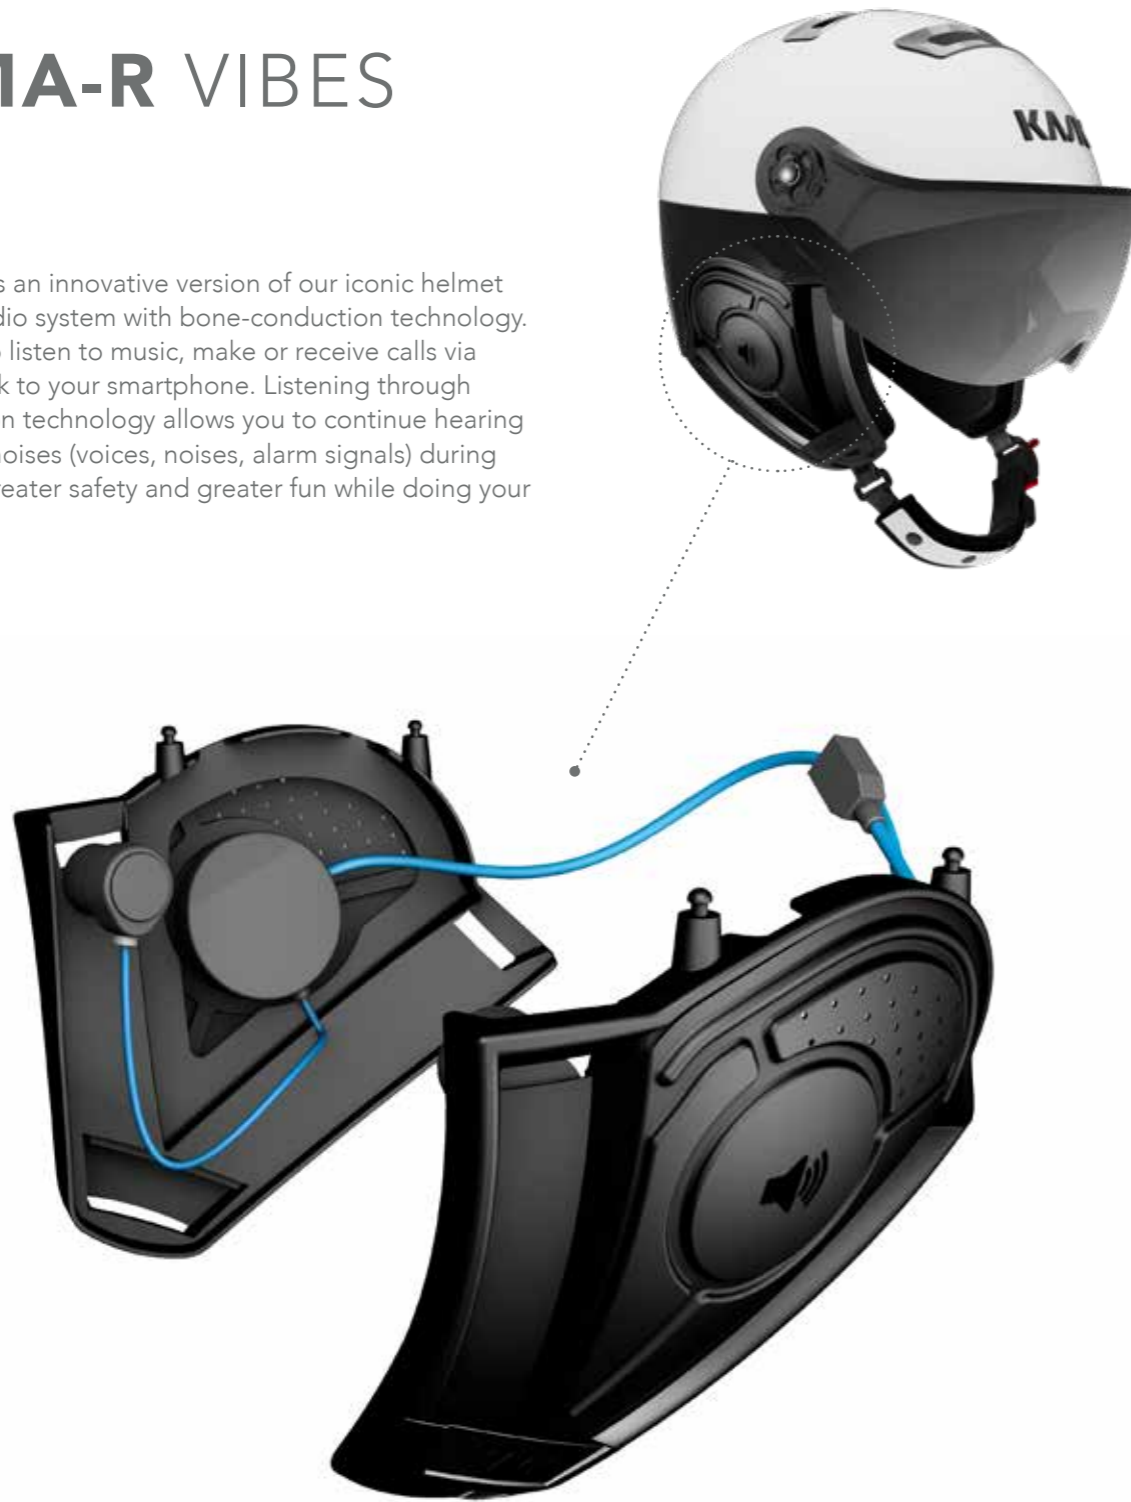

PIUMA-R VIBES

Piuma-R Vibes is an innovative version of our iconic helmet featuring an audio system with bone-conduction technology. It is designed to listen to music, make or receive calls via a Bluetooth® link to your smartphone. Listening through bone-conduction technology allows you to continue hearing environmental noises (voices, noises, alarm signals) during use, ensuring greater safety and greater fun while doing your favorite activity.

VOLUME
110dB +/- 3dB

BONE CONDUCTION AUDIO
Transmitting sound vibrations through the bones, it allows users to hear crisp, clean sounds without uncomfortable earbuds, while staying in touch with their surroundings

BLUETOOTH® CONNECTION
The latest Bluetooth® 5.2 Conference Technology, lets to communicate whenever and wherever you want. Compatible and paired devices are recognized and if contact is lost, they are automatically searched for to restore the connection and this allows you to use all the functions of your devices, smartphones, tablets, mp3 players and GPS systems.

VOICE-ACTIVED CONTROL
Through the various voice activation systems, it allows you to answer the phone, receive info from the network, listen to music, etc., all hands-free without even taking off your gloves and stop skiing.

WINDPROOF DIRECTIONAL MICROPHONE
Microphone with ambient noise suppression system, able to pick up a clean sound from the wind, while skiing down the slopes.

WATER RESISTANT
IP56 degree of protection: protection against dust so that it doesn't interfere with the operation of the device and against strong jets of water from any direction.

UP TO 8 HOUR CONTINUOUS USE
+/- 17h talk time, +/- 20h music time, +/- 625h standby time

*Every PIUMA-R is available in Piuma-R Vibes version.
This audio system is not available as a spare accessory.