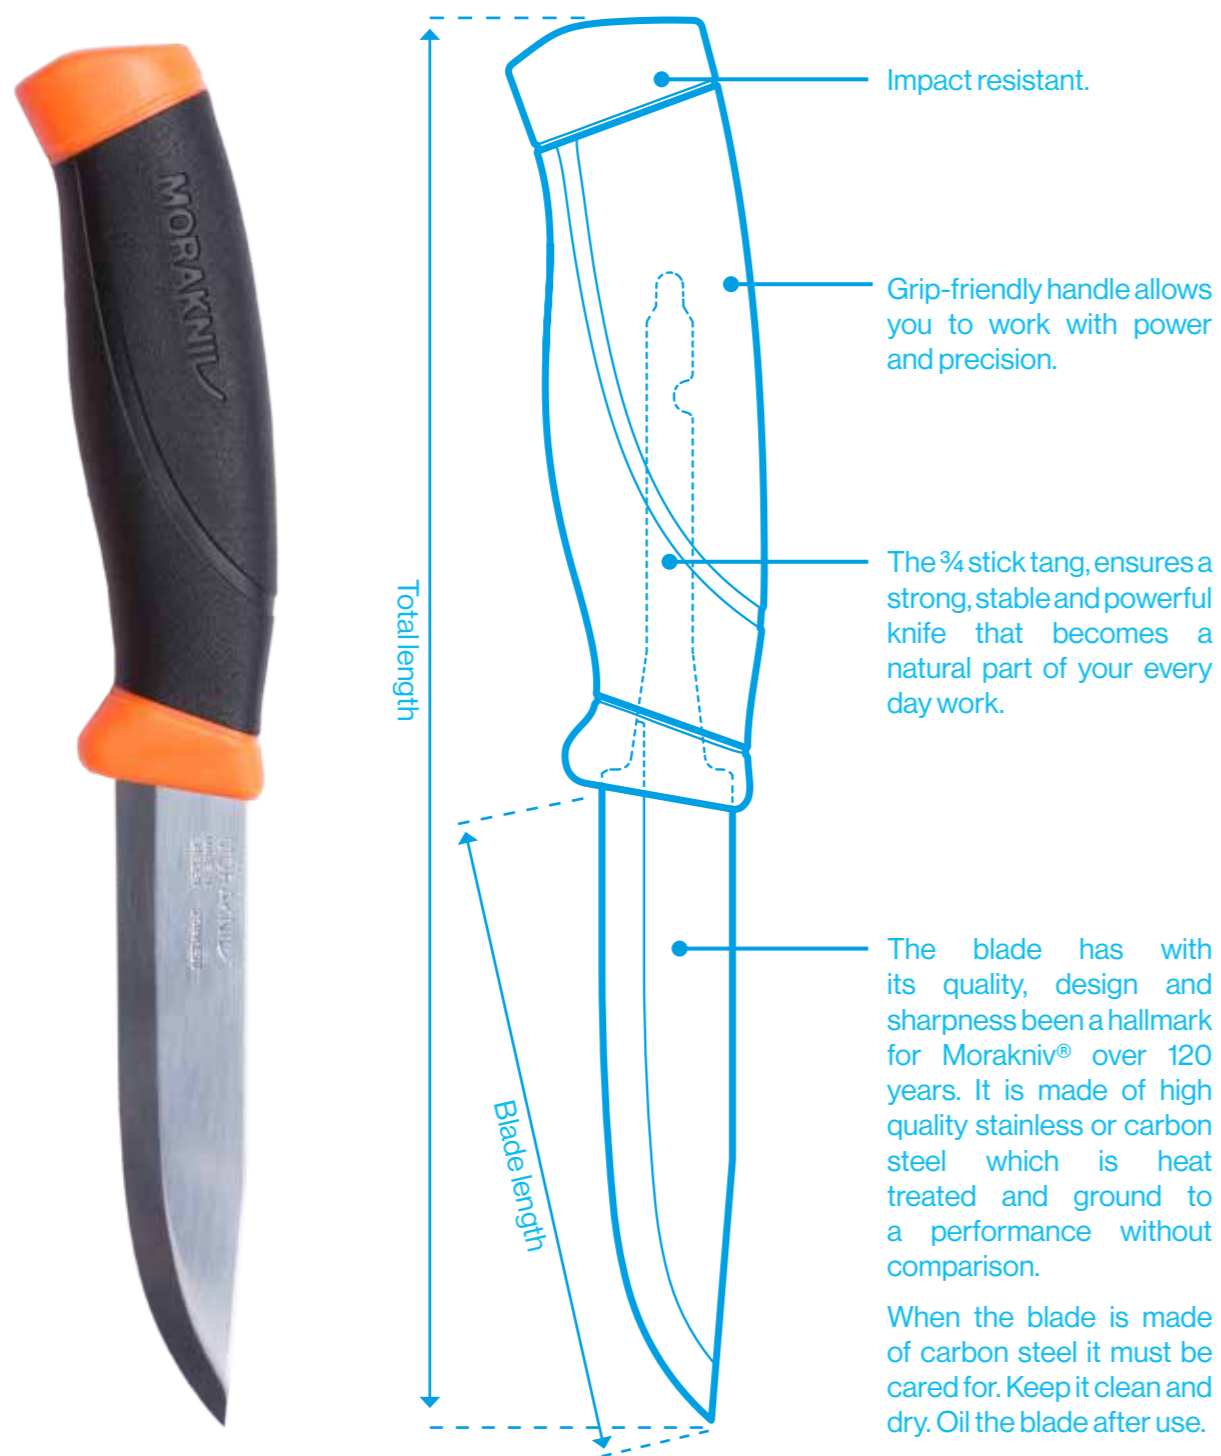

Morakniv® Kansbol

The sheath is made of polypropen, a polymer that makes it rugged, and thereby provides an excellent protection of the knife. Both the knife and the sheath is symmetrical, which enables both left and right hand use. It also allows you to place the knife in the sheath from both sides.

Blade thickness:	2,5 mm
Blade length:	109 mm
Total length:	228 mm
Item No. 1 pcs box/5 ctn:	12634

Morakniv® Kansbol Multi-Mount

The Morakniv Multi-Mount is a versatile mounting solution that takes your knife use to the next level. It allows the knife to be mounted virtually anywhere you want. It is compatible with the MOLLE standard mounting system. It has strategically placed screw holes and slots for different types of straps. The knife is kept safe in the mount with a velcro strap. It allows a secure mounting as well as a fast and easy attachment.

Blade thickness:	2,5 mm
Blade length:	109 mm
Total length:	228 mm
Item No. 1 pcs box/5 ctn:	12645

Morakniv® Companion

Companion is our ultimate all-round knife and also one of our most popular models. There's something for everybody amongst the different knives, whether you're planning a trip to the hut by the lake or a more survival-themed adventure. The basic Companion model is a perfect entry-level model for young or new knife users. After that it's simply about advancing and continuing to discover. Choose between stainless or carbon steel, find your favorite color, or think about whether you need a somewhat thicker blade. There's a Companion for everybody.