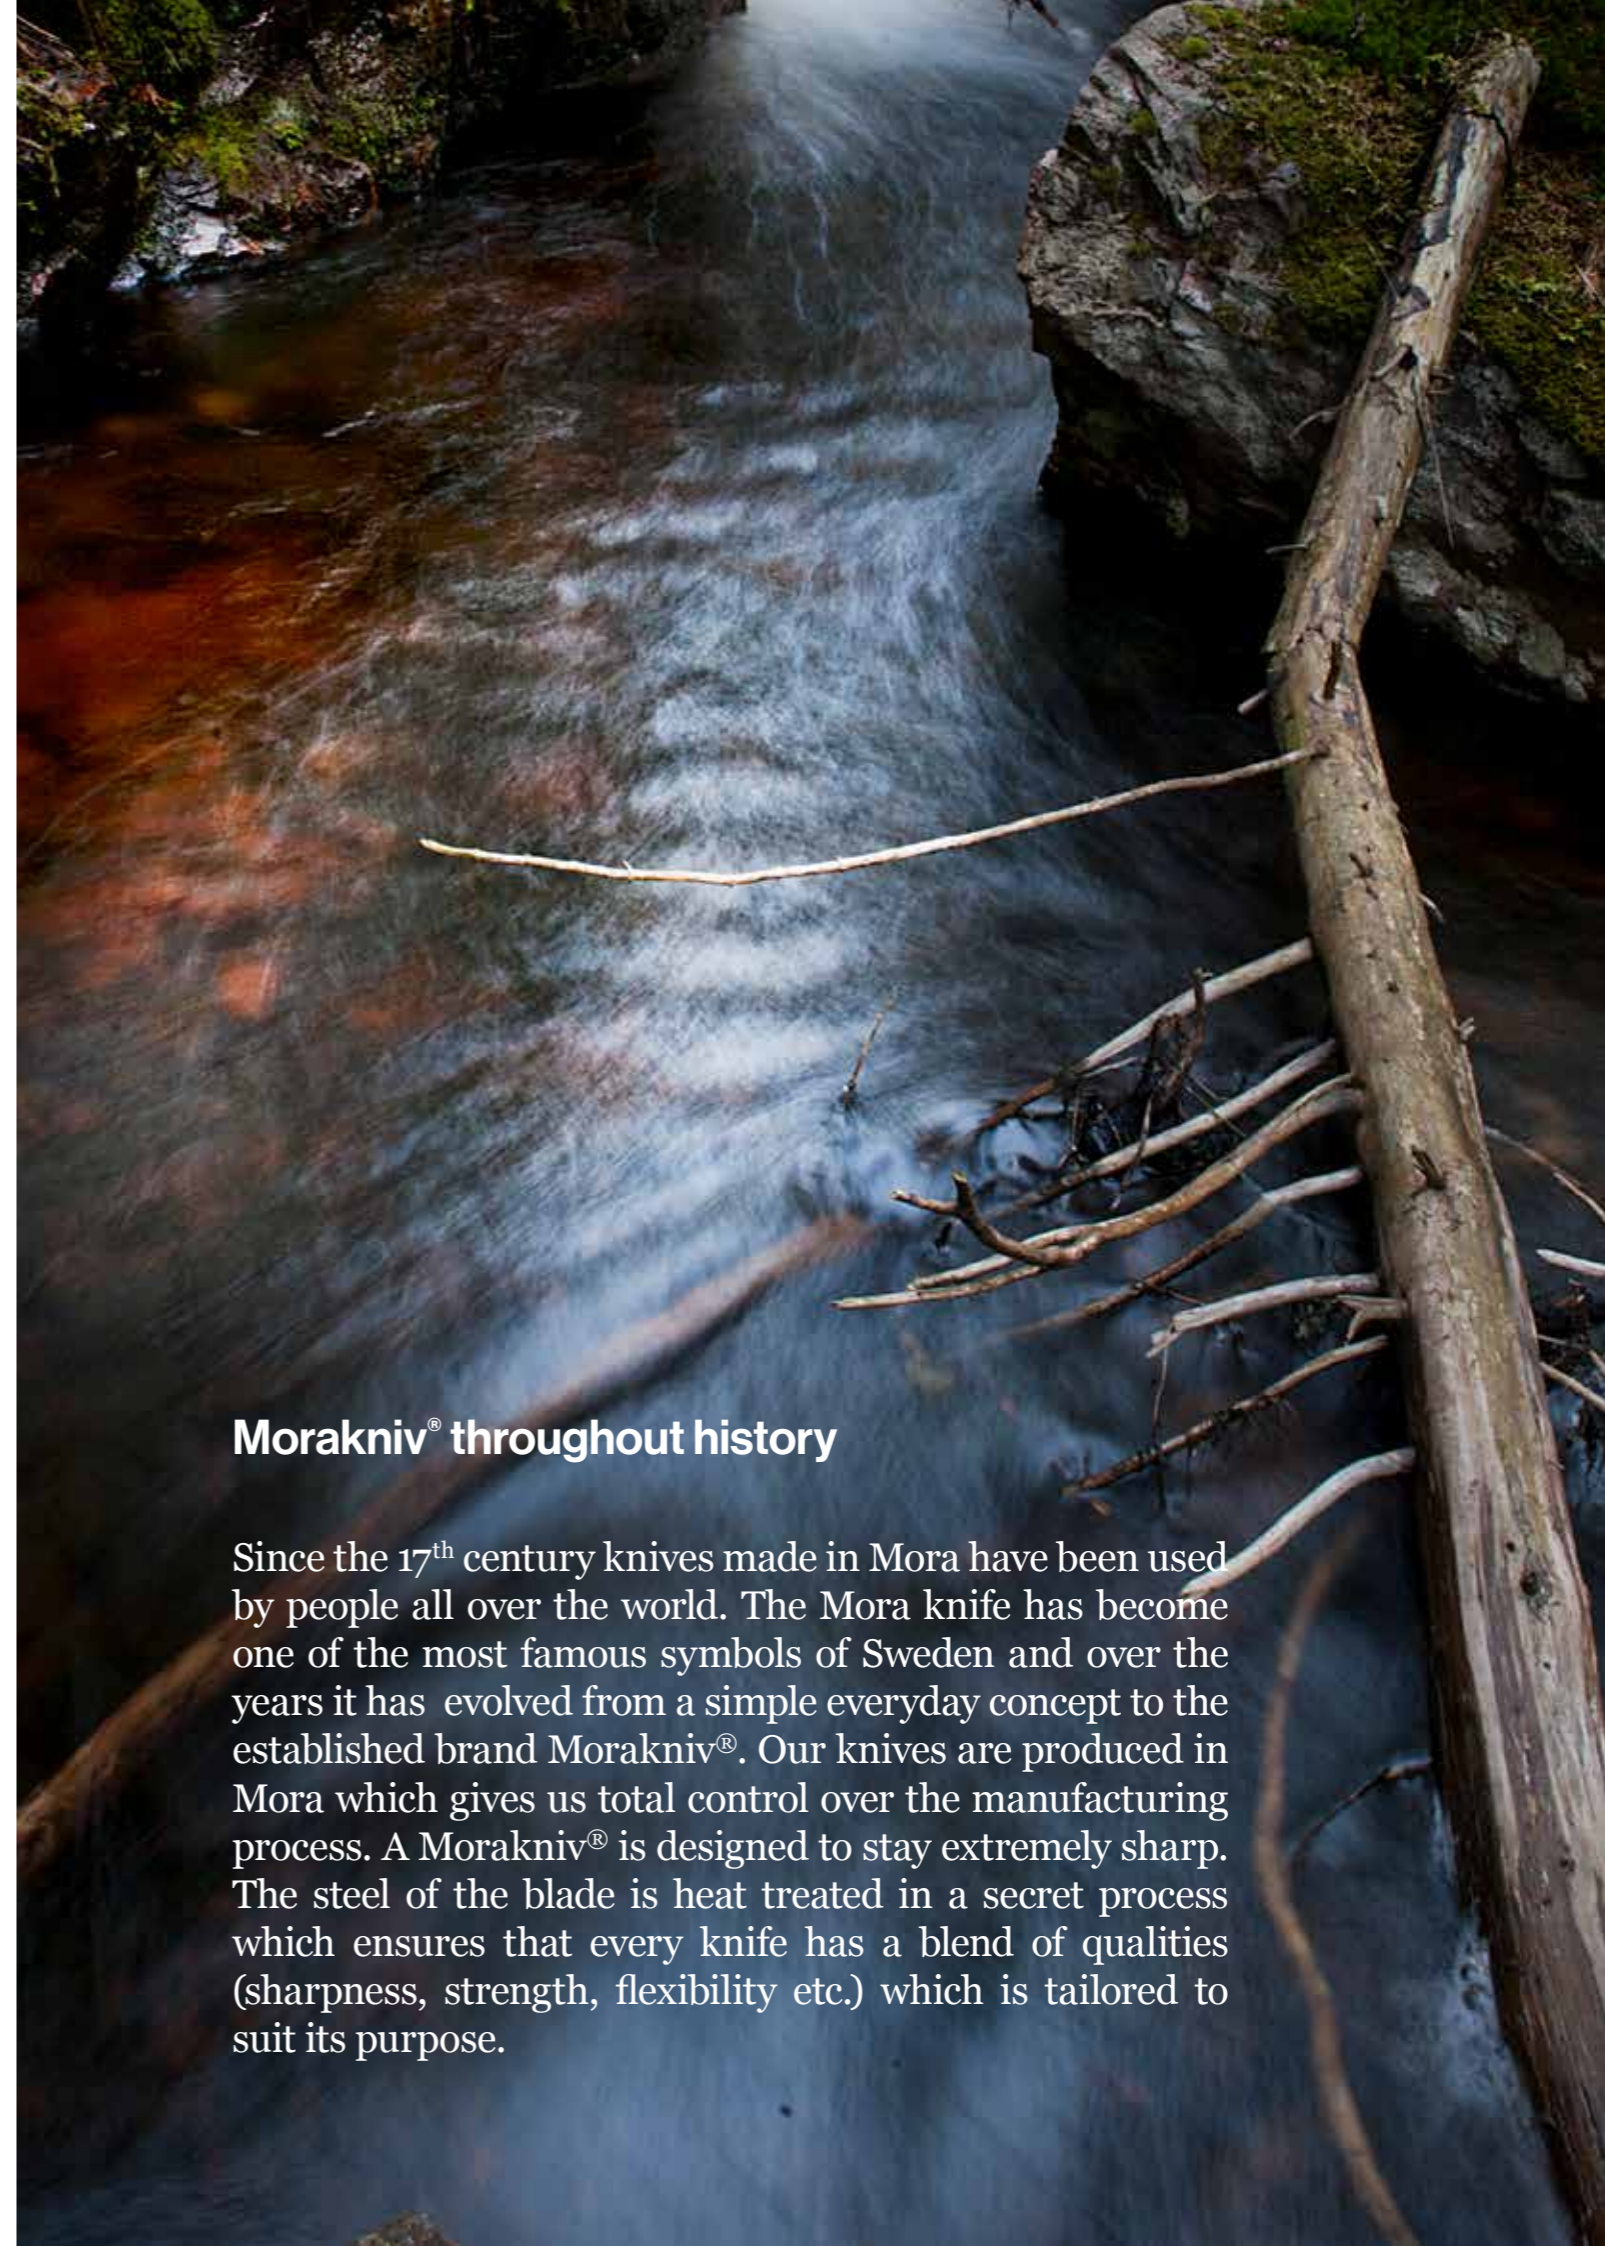

Morakniv® throughout history

Since the 17th century knives made in Mora have been used by people all over the world. The Mora knife has become one of the most famous symbols of Sweden and over the years it has evolved from a simple everyday concept to the established brand Morakniv®. Our knives are produced in Mora which gives us total control over the manufacturing process. A Morakniv® is designed to stay extremely sharp. The steel of the blade is heat treated in a secret process which ensures that every knife has a blend of qualities (sharpness, strength, flexibility etc.) which is tailored to suit its purpose.