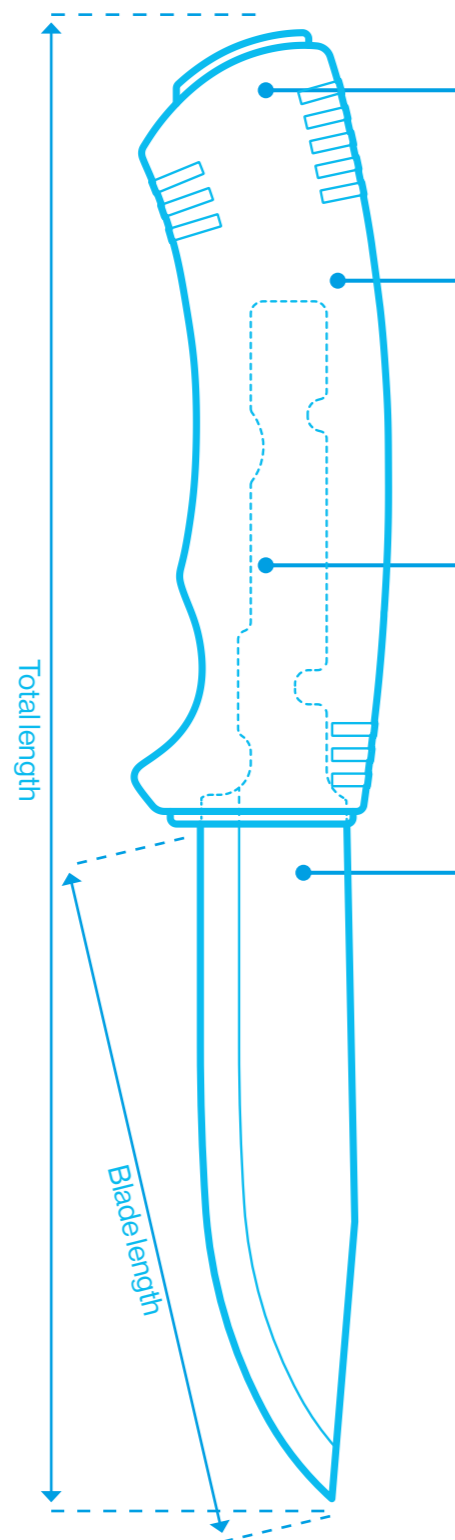

Ergonomic handle in TPE makes the knife both comfortable and efficient to work with.

The handle is balanced to sit correctly in your hand, and features a neat grip that allows you to work with power and precision.

The unique, force absorbing tang extends $\frac{3}{4}$ of the way into the handle, making its impact resistance second to none.

Bushcraft Black has a DLC coating: a dark, hard, scratch-resistant coating of titanium oxide. It is very thin, only about 1,5µm. The coating protects the carbon steel from corrosion but it is not a complete protection. When the blade is made of carbon steel it must be cared for. Keep it clean and dry and oil the blade after use.

Companion Black Blade and Tactical have an ED-coating that gives the blade a dark colored layer, approximately 20µm thick.

Morakniv® Tactical and Bushcraft

Morakniv is the official supplier to the Swedish army and special forces of other countries. The knife blades are made of carefully selected high-quality steel. In some cases we use carbon steel, in others we choose stainless steel. It all depends on the intended use of the knife. The steel is hardened and tempered through a secret process that increases the durability of the knife and reduces the risk of corrosion.

Morakniv® Tactical SRT

The half-serrated blade is perfect for cutting rope and fiber, and the stainless steel with a black anticorrosive DLC-coating is outstandingly sharp. The spine of the blade is ground especially for use with a fire starter. It comes with a MOLLE-compatible sheath of heavy-duty nylon.

Blade thickness:	3,2 mm
Blade length:	109 mm
Total length:	232 mm
Item No. 1 pcs-box 20/ctn:	12295

Morakniv® Tactical

A first rate knife that is ideal for all sorts of field and outdoor tasks. The knife has an anti-corrosive black DLC-coated and a blade of high carbon steel. This combination protects the knife against corrosion as well as making it razor sharp. In other words: the knife is always ready to perform the tasks required. The spine of the blade is ground especially for use with a fire starter. It comes with a MOLLE-compatible sheath of heavy-duty nylon.

Blade thickness:	3,2 mm
Blade length:	109 mm
Total length:	232 mm
Item No. 1 pcs-box 20/ctn:	12294

Morakniv® Bushcraft Black SRT

It is sturdy, robust and the SRT model has a half-serrated blade - perfect for cutting rope and fiber. The stainless steel makes the blade easy to maintain, and the DLC-coating decreases blade reflections. The spine is ground especially for use with a fire starter. It comes with a polymer sheath, loop and interchangeable belt clip.

Blade thickness:	3,2 mm
Blade length:	109 mm
Total length:	232 mm
Item No. 1 pcs-PinPac 5/ctn:	12417
Item No. 1 pcs-box 20/ctn:	12491

Morakniv® Bushcraft Black