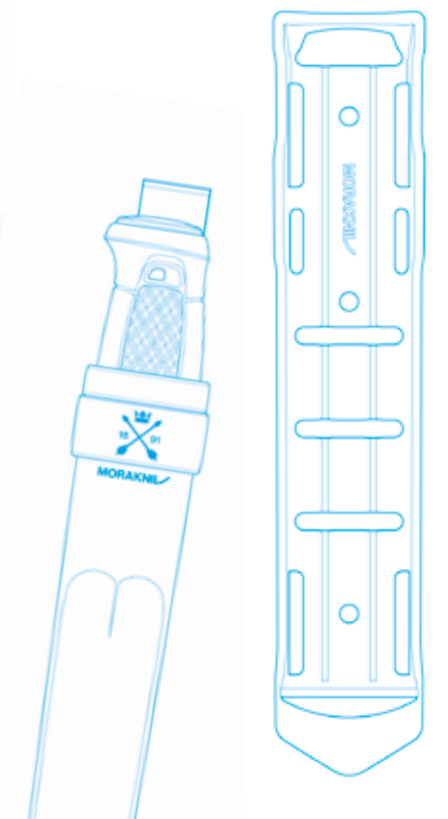

Morakniv® Kansbol Multi-Mount

The Morakniv Multi-Mount is a versatile mounting solution that takes your knife use to the next level. It allows the knife to be mounted virtually anywhere you want. It is compatible with the MOLLE standard mounting system. It has strategically placed screw holes and slots for different types of straps. The knife is kept safe in the mount with a velcro strap. It allows a secure mounting as well as a fast and easy attachment.

Blade thickness:	2,5 mm
Blade length:	109 mm
Total length:	228 mm
Item No. 1 pcs box/5 ctn:	12645