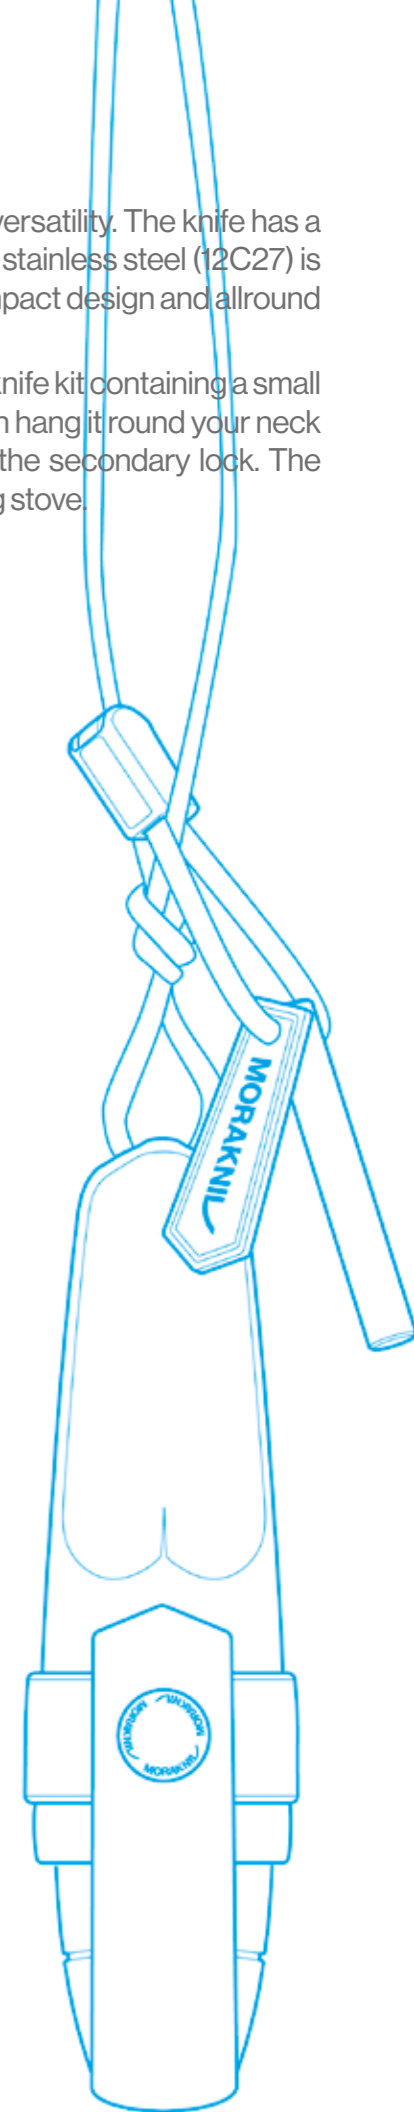

Blade thickness:	2 mm
Blade length:	59 mm
Total length:	143 mm
Item No. 1 pcs box/5 ctn:	12651

Blade thickness:	2 mm
Blade length:	59 mm
Total length:	143 mm
Item No. 5 pcs/ctn:	12650

Morakniv® Eldris Neck Knife Kit Green

Item No. 1 pcs box/5 ctn:	12633

Morakniv® Eldris Neck Knife Kit Yellow

Item No. 1 pcs box/5 ctn:	12632

Blade thickness:	2 mm
Blade length:	59 mm
Total length:	143 mm
Item No. 1 pcs box/5 ctn:	12649

Blade thickness:	2 mm
Blade length:	59 mm
Total length:	143 mm
Item No. 5 pcs/ctn:	12647

Morakniv® Eldris Neck Knife Kit Blue

Item No. 1 pcs box/5 ctn:	12631

Morakniv® Eldris Neck Knife Kit Black

Item No. 1 pcs box/5 ctn:	12629

Blade thickness:	2 mm
Blade length:	59 mm
Total length:	143 mm
Item No. 1 pcs box/5 ctn:	12648

Blade thickness:	2 mm
Blade length:	59 mm
Total length:	143 mm
Item No. 1 pcs box/5 ctn:	12770

Morakniv® Eldris Neck Knife Kit Red

Item No. 1 pcs box/5 ctn:	12630

Morakniv® Eldris Neck Knife Kit: Color Mix

Item No. 1 pcs box/5 ctn:	12771